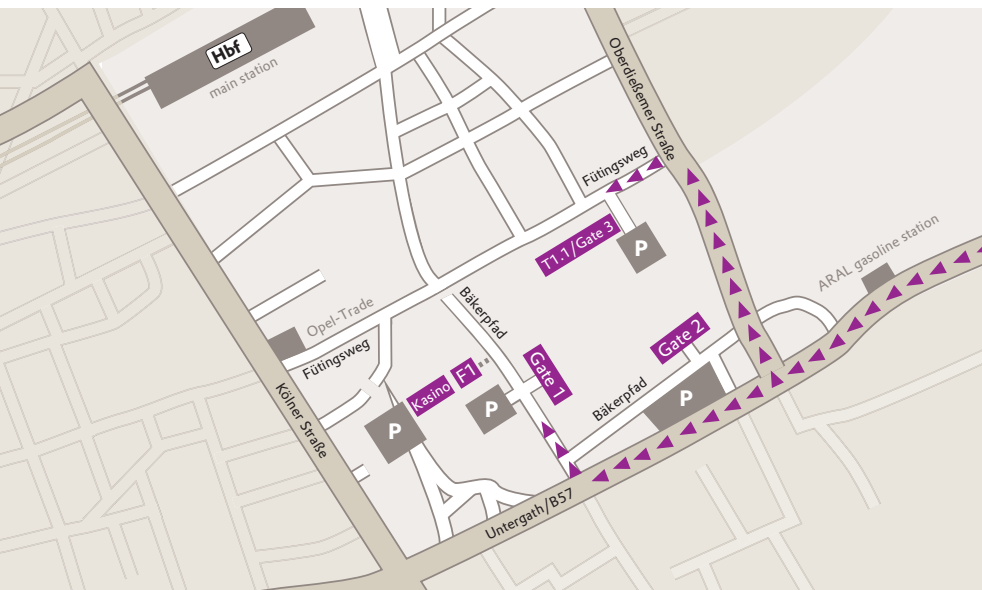

Directions to Krefeld site

Evonik Industries AG

Krefeld site
Bäckerpfad 25
Fütingsweg 20
47805 Krefeld
Germany
Phone +49 2151 38-01

Visitor registration:

Gate 2 – always open

You are coming from direction Düsseldorf Airport

- Take the A44 towards Mönchengladbach.
- At the freeway interchange Meerbusch take the A57 towards Krefeld.
- Exit 14: Krefeld-Oppum.
- Drive straight ahead in the direction of Krefeld-Zentrum (Bäckerpfad).
- **1.** turn right before reaching the underpass, turn right again into Oberdießemer Straße, then left into Fütingsweg.
- **oder 2.** turn right into Bäckerpfad after the Aral gas station.

F1 Administration building
Bäckerpfad 25

T1.1 Administration building
Fütingsweg 20

Environmental zone – only
vehicles with green stickers
allowed