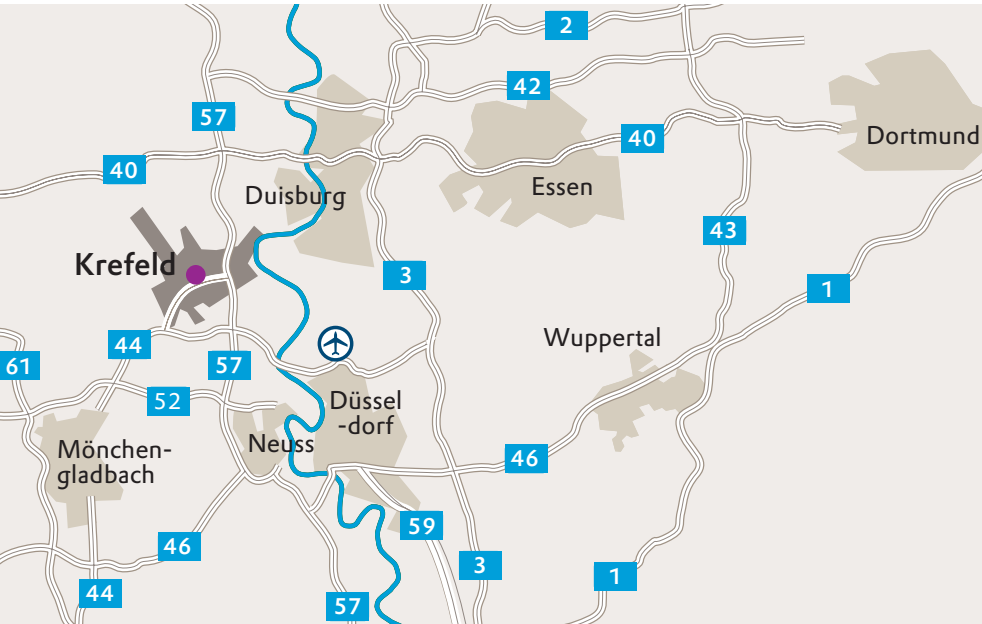

Directions to Krefeld site

Evonik Industries AG

Krefeld site
Bäckerpfad 25
Fütingsweg 20
47805 Krefeld
Germany
Phone +49 2151 38-01

Visitor registration:

Gate 2 – always open

You are coming from direction Düsseldorf Airport

- Take the A44 towards Mönchengladbach.
- At the freeway interchange Meerbusch take the A57 towards Krefeld.
- Exit 14: Krefeld-Oppum.
- Drive straight ahead in the direction of Krefeld-Zentrum (Bäckerpfad).
- **1.** turn right before reaching the underpass, turn right again into Oberdießemer Straße, then left into Fütingsweg.
- **oder 2.** turn right into Bäckerpfad after the Aral gas station.

F1 Administration building
Bäckerpfad 25

T1.1 Administration building
Fütingsweg 20

Environmental zone – only
vehicles with green stickers
allowed